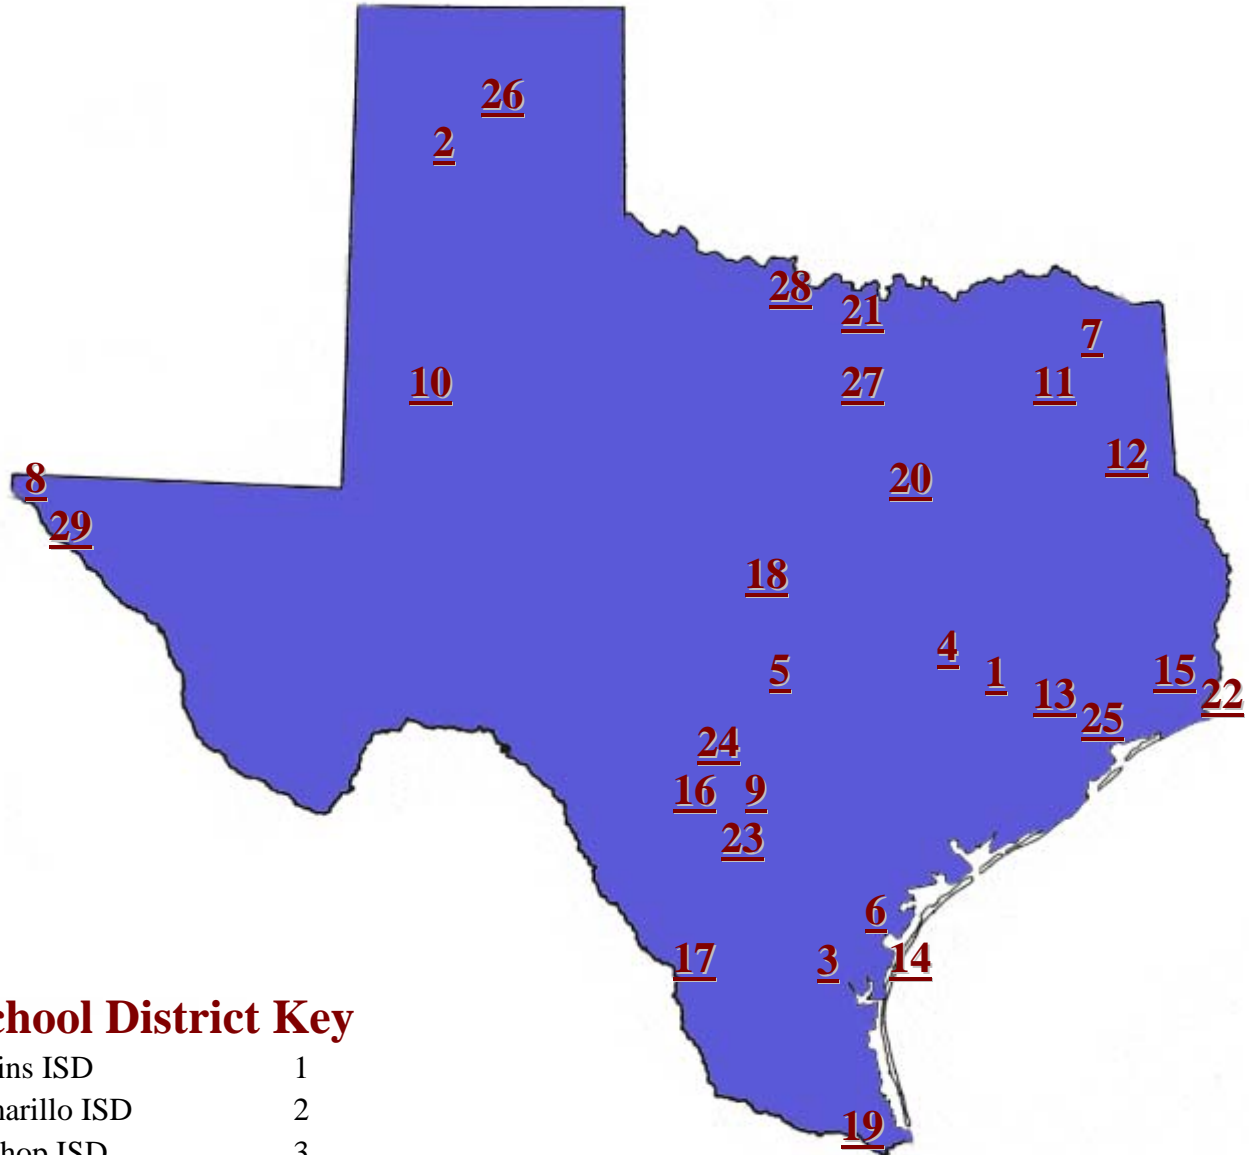

# STATE OF TEXAS – MTT ONLINE STUDENTS

## School District Key

Akins ISD	1		
Amarillo ISD	2		
Bishop ISD	3		
Caldwell ISD	4	Kolitz Academy	16
Cherokee ISD	5	Laredo ISD	17
Corpus Christi ISD	6	Lometa ISD	18
DeKalb ISD	7	Los Fresnos CISD	19
El Paso ISD	8	Milford ISD	20
Floresville ISD	9	Nocona ISD	21
Frenship ISD	10	Port Arthur ISD	22
Gilmer, 2nd Baptist	11	Poteet ISD	23
Hallsville ISD	12	San Antonio ISD	24
Houston ISD	13	Sheldon ISD	25
Ingleside ISD	14	Stinnett ISD	26
Kelly Catholic HS	15	Westlake Academy	27
		Wichita Falls ISD	28
		Ysleta ISD	29